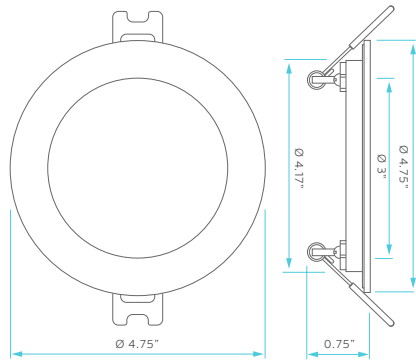

## DIMENSIONS

CUTOUT: Ø 4.25"

4"

CUTOUT: Ø 6.3"

6"

CUTOUT: Ø 4.25"

CUTOUT: Ø 6.3"