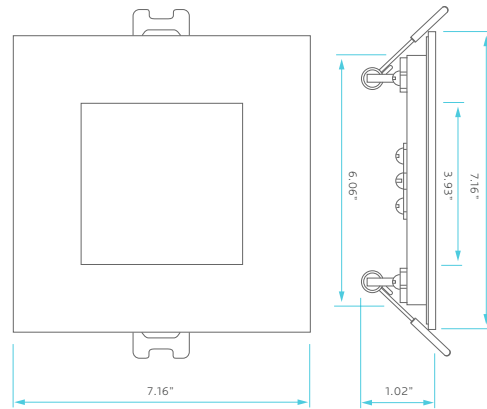

## DIMENSIONS

CUTOUT: Ø 4.25"

4"

CUTOUT: Ø 6.3"

6"

CUTOUT: Ø 4.25"

CUTOUT: Ø 6.3"