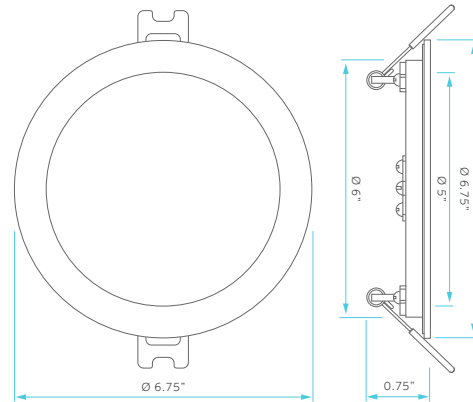

## DIMENSIONS

CUTOUT: Ø 4.25"

4"

CUTOUT: Ø 6.3"

6"

CUTOUT: Ø 4.25"

CUTOUT: Ø 6.3"