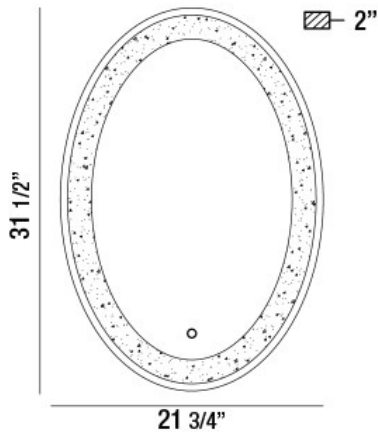

PROJECT INFORMATION

Job Name: Date: Category:

Comments: