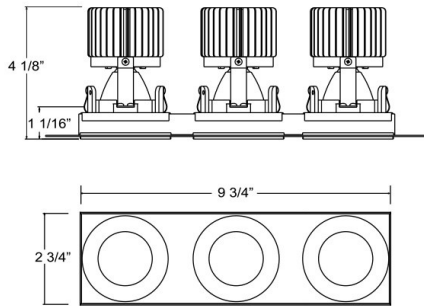

AMIGO, AMIGO 3-LIGHT TRIMLESS DOWNLIGHT, 15W LED

PRODUCT DETAILS

No.	:	36026-30-02
Product Color	:	WHITE
Shade / Accent Colour	:	WHITE
Length	:	9.75"
Width	:	2.75"
Height	:	4.125"

LIGHT SOURCE DETAILS

Light Source Type	:	INTEGRATED LED
Input Voltage	:	120V/277VV
Bulb Voltage	:	120V
Socket Type	:	LED
Total Wattage	:	45W
Initial Lumens	:	3870lm
Kelvin	:	3000K
CRI	:	90
Dimmable	:	Yes

OPTIONS AVAILABLE

ITEM NO.	FINISH	SHADE
36026-30-01	BLACK	BLACK
36026-30-02	WHITE	WHITE

TECHNICAL DETAILS

Location	:	DRY
Approval	:	
Title 24	:	Yes
Beam Angle	:	40
Cut Hole Length	:	10"
Cut Hole Width	:	3"