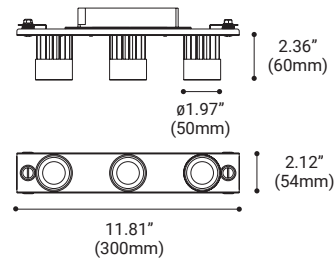

6' PENDANT w/DOWNLIGHT + LENS LED

38455-018

Kit Includes:

- 1 x 6' Track Pendant
- 1 x Lens
- 2 x Downlights
- Total Wattage: 78W
- Total Lumens: 7450LM
- Electronic Driver
- Dimmable

Profile Characteristics

6' TRACK PENDANT

PENDANT KIT
w/POWER CORD

Lighting Characteristics

DOWNLIGHT

SPECIFICATION:

LED Consumption	Voltage	Lumen	Beam Angle	Dimming	CCT	CRI	Color
8.1W x 3	120V AC	973 (lm) x 3	38°	TRIAC	3000K	90+	Black (-01)

H(m)	D(m)	E(lx)
38°		
1.0	0.67	3884
2.0	1.34	971
3.0	2.01	431
4.0	2.68	242
5.0	3.35	155

LENS

SPECIFICATION:

LED Consumption	Voltage	Lumen	Beam Angle	Dimming	CCT	CRI	Color
30W	120V AC	1612 (lm)	115°	TRIAC	3000K	90+	Black (-01)

H(m)	D(m)	E(lx)
115°		
1.0	3.03	441
2.0	6.17	110
3.0	9.11	49
4.0	12.15	27
5.0	15.19	17

PC Lens included