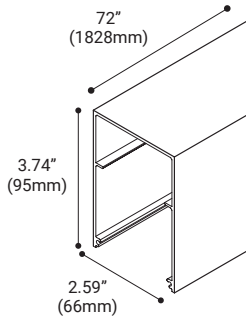

Profile Characteristics

6' TRACK PENDANT