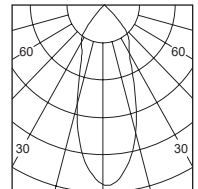

Lighting Characteristics

DOWNLIGHT

SPECIFICATION:

LED Consumption	Voltage	Lumen	Beam Angle	Dimming	CCT	CRI	Color
8.1W x 3	120V AC	973 (lm) x 3	38°	TRIAC	3000K	90+	Black (-01)

H(m)	D(m)	E(lx)
38°		
1.0	0.67	3884
2.0	1.34	971
3.0	2.01	431
4.0	2.68	242
5.0	3.35	155