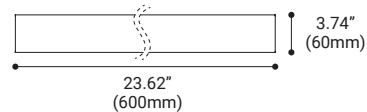

H(m)	D(m)	E(lx)
38°		
1.0	0.67	3884
2.0	1.34	971
3.0	2.01	431
4.0	2.68	242
5.0	3.35	155

LENS

SPECIFICATION:

LED Consumption	Voltage	Lumen	Beam Angle	Dimming	CCT	CRI	Color
30W	120V AC	1612 (lm)	115°	TRIAC	3000K	90+	Black (-01)

H(m)	D(m)	E(lx)
115°		
1.0	3.03	441
2.0	6.17	110
3.0	9.11	49
4.0	12.15	27
5.0	15.19	17

PC Lens included